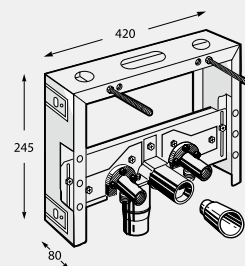

15,40

BIDÉ

€

WMC30002Z0000FE

Suporte de encastrar para bidé suspenso.

112,00

A close-up photograph of a hand holding a stream of water over a bathtub. The water is falling into the tub, creating ripples and splashes. Several pink rose petals are floating in the water. The background is a soft, out-of-focus view of a bathtub with a wooden-textured rim.